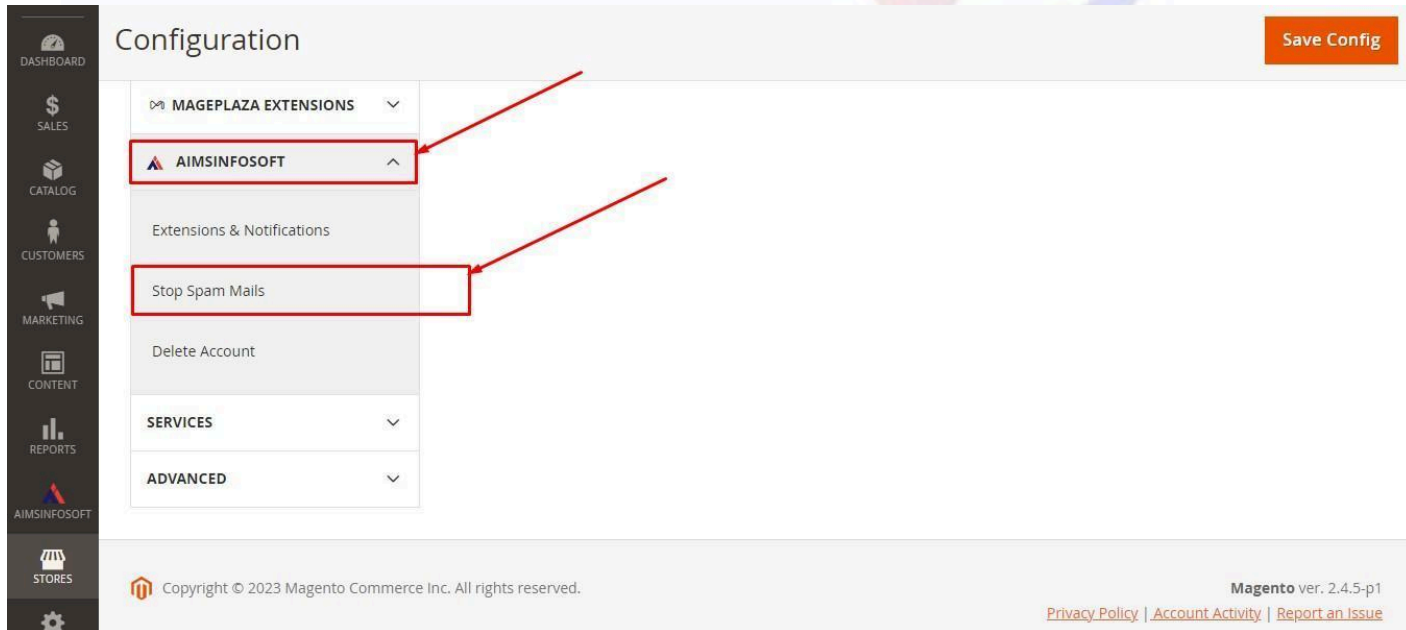

2. AIMSINFOSOFT >> Stop Spam Mails