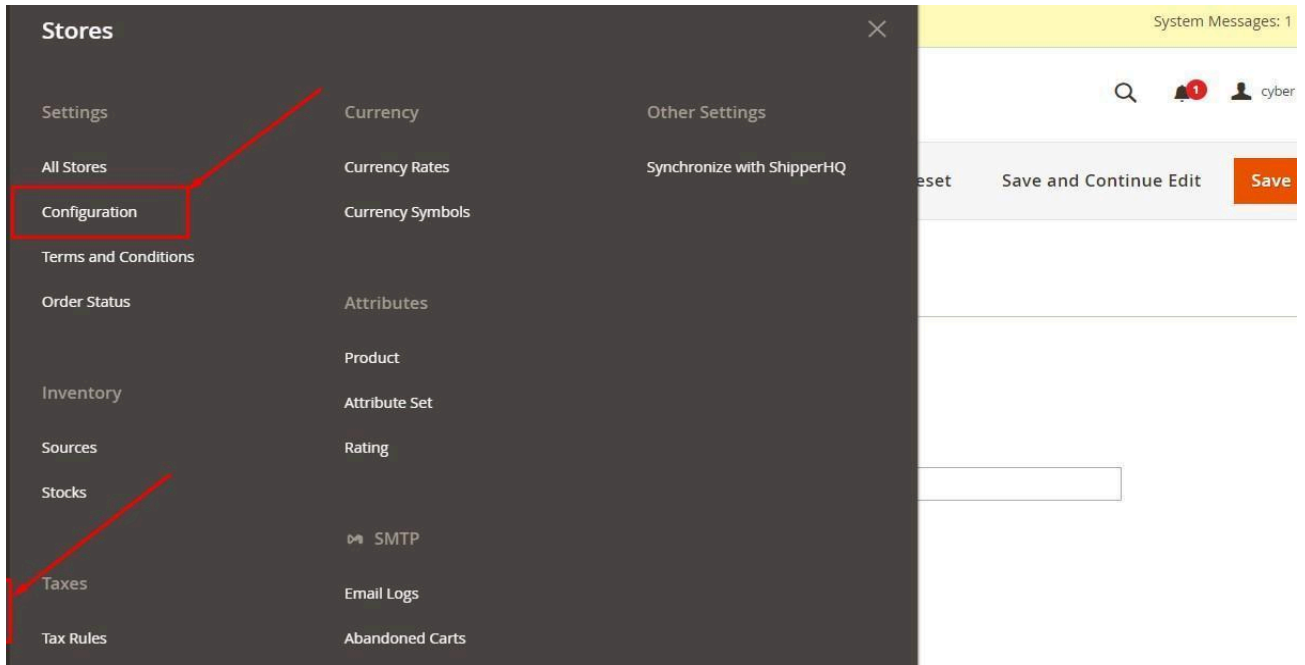

How To Configure Stop Spam Mail ?

1. Login Into admin >> Stores >> Configuration